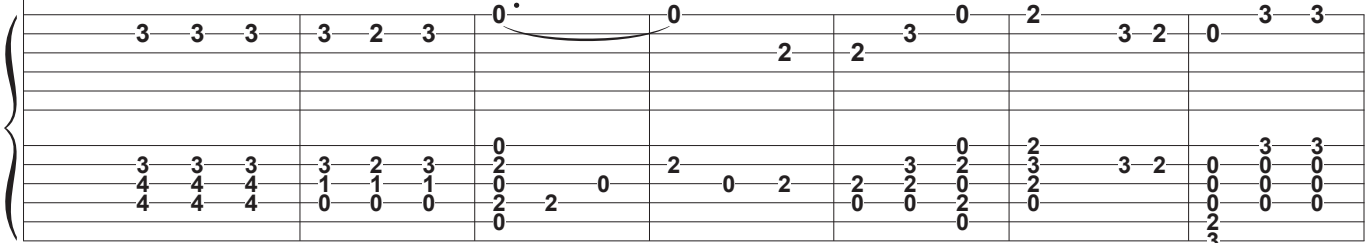

System 3 (Measures 14-20):

- Chords: A7, D, D, D, A7, D, A7, D, D
- Lyrics: clou-dy all day. Home, home on the range. Where the

Home on the Range

Bm

E7

A7

A7

D

A7

D

G

21

deer and the an - te - lope play.

Where sel - dom is heard a dis - cour - a - ging

G

D